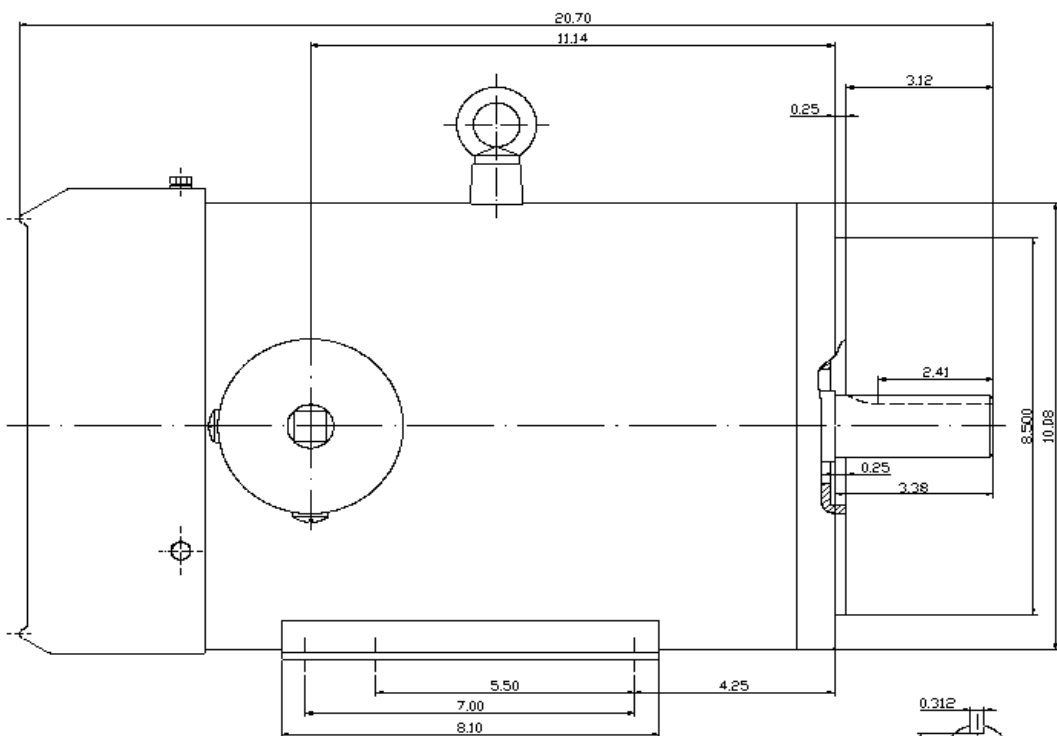

Orientation

MPS/MQS-306T

Stainless Steel IP66

HP	Frame	RPM	Env
3	213TC	1200	TEFC
Revised:			June 2018