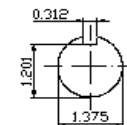

Orientation

MPS/MQS-306T

Stainless Steel IP66

HP	Frame	RPM	Env
3	213TC	1200	TEFC
Revised:			June 2018