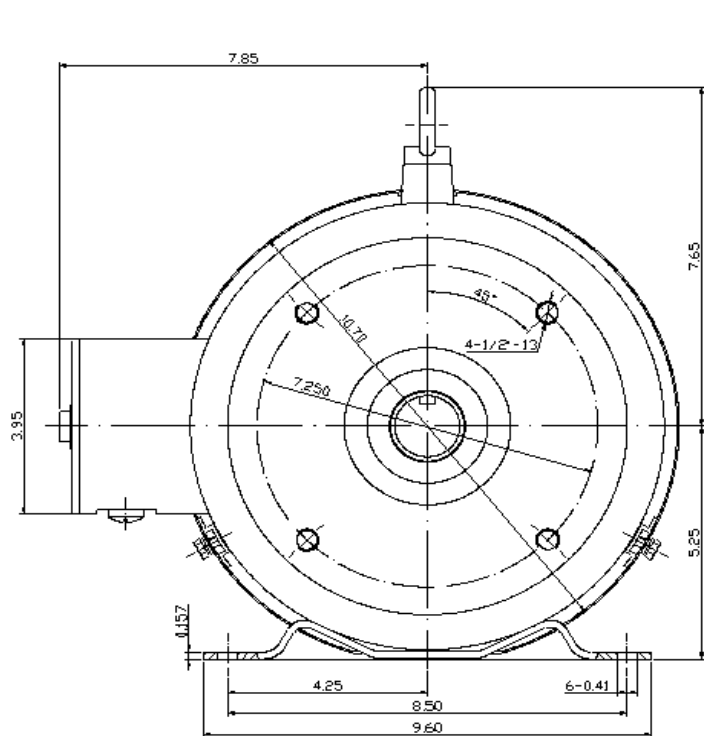

Orientation

MPS/MQS-306T

Stainless Steel IP66

HP	Frame	RPM	Env
3	213TC	1200	TEFC
Revised:			June 2018